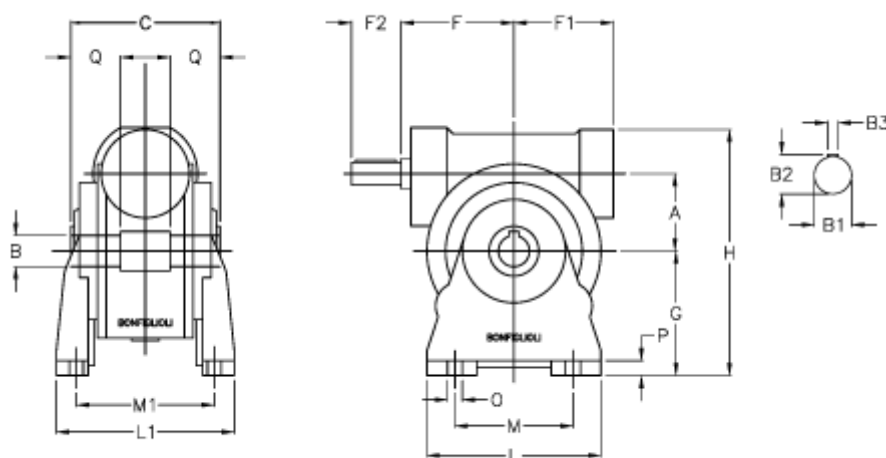

Article number: 3901044100200

Description: Worm gear with solid input shaft
VF 44A-100-HS

Measures

a	= 44.6	F1 = 54	P = 10
B	= 18	g = 72	Q = 24.5
B1 E7	= 11	H = 143	
B2	= 12.5	L = 90	
B3 H9	= 4	L1 = 98	
C	= 64	m = 52	
Description = VF 44A-xx-HS	M1 = 81.0		
F	= 54.0	O = 8.5	